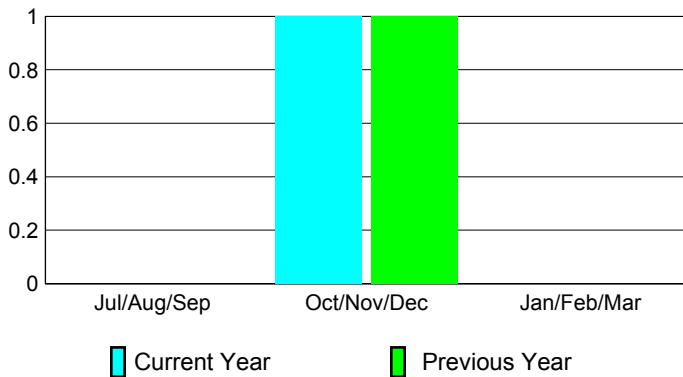

2012-2013 GMT Reports for District (or Undistricted) **District 2 X3**

GMT: **MICHAEL P BUTLER**

Location: **TEXAS**

GMT CA: **1**

CLUBS

Club Results
2012-2013

Clubs
2011-2012

Month	New Club Goal	Actual New Clubs	Actual Dropped Clubs	Gain/Loss of Clubs	Gain/Loss of Clubs
Jul/Aug/Sep	0	0	0	0	0
Oct/Nov/Dec	0	1	0	1	1
Jan/Feb/Mar	0	0	0	0	0
Totals	0	1	0	1	1

Club Results 2012-2013

Goal, New, Dropped, Gain/Loss

Comparison of Club Gain/Loss

Current Year Compared to the Previous Year

YTD Status Quo Clubs 2012-2013

Status Quo Clubs Compared to Status Quo Members

MEMBERSHIP