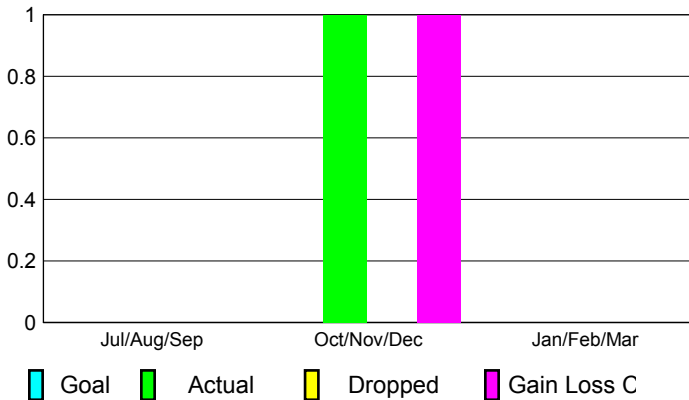

2012-2013 GMT Reports for District (or Undistricted) **District 2 X3**

GMT: **MICHAEL P BUTLER**

Location: **TEXAS**

GMT CA: **1**

CLUBS

Club Results
2012-2013

Clubs
2011-2012

Month	New Club Goal	Actual New Clubs	Actual Dropped Clubs	Gain/Loss of Clubs	Gain/Loss of Clubs
Jul/Aug/Sep	0	0	0	0	0
Oct/Nov/Dec	0	1	0	1	1
Jan/Feb/Mar	0	0	0	0	0
Totals	0	1	0	1	1

Club Results 2012-2013

Goal, New, Dropped, Gain/Loss

Comparison of Club Gain/Loss

Current Year Compared to the Previous Year

YTD Status Quo Clubs 2012-2013

Status Quo Clubs Compared to Status Quo Members

MEMBERSHIP