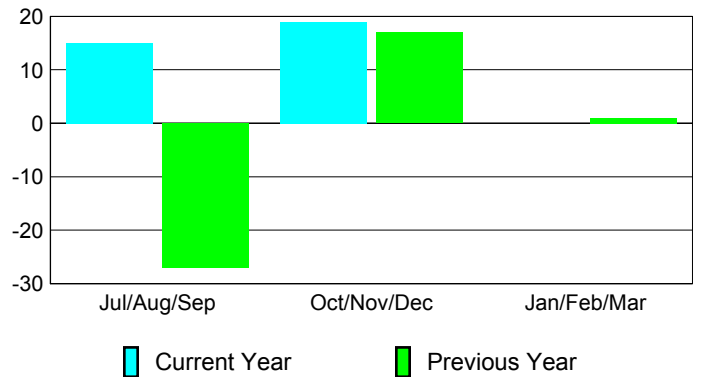

Membership Results
2012-2013

Membership
2011-2012

Month	Net Memb Goal	Actual New Memb	Actual Dropped Memb	Gain/Loss of Memb	Gain/Loss of Memb
Jul/Aug/Sep	0	77	-62	15	-27
Oct/Nov/Dec	0	60	-41	19	17
Jan/Feb/Mar	0	0	0	0	1
Totals	0	137	-103	34	-9

Membership Results 2012-2013

Goal, New, Dropped, Gain/Loss

Comparison of Membership Gain/Loss

Current Year Compared to the Previous Year

Gender Comparison 2012-2013

Jul/Aug/Sep

Oct/Nov/Dec

Jan/Feb/Mar