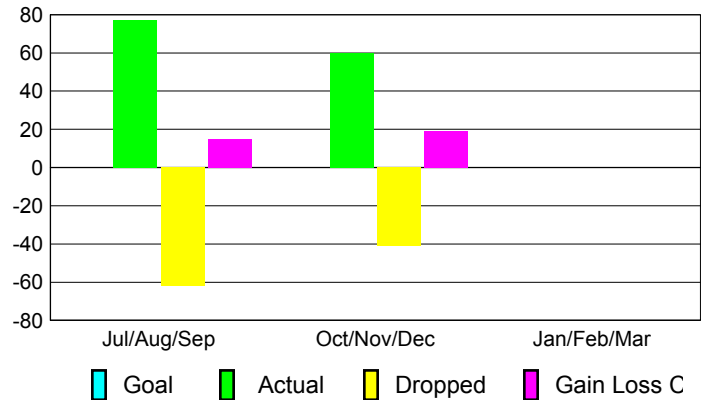

Club Results 2012-2013

Goal, New, Dropped, Gain/Loss

Comparison of Club Gain/Loss

Current Year Compared to the Previous Year

YTD Status Quo Clubs 2012-2013

Status Quo Clubs Compared to Status Quo Members

MEMBERSHIP

Membership Results
2012-2013

Membership
2011-2012

Month	Net Memb Goal	Actual New Memb	Actual Dropped Memb	Gain/Loss of Memb	Gain/Loss of Memb
Jul/Aug/Sep	0	77	-62	15	-27
Oct/Nov/Dec	0	60	-41	19	17
Jan/Feb/Mar	0	0	0	0	1
Totals	0	137	-103	34	-9

Membership Results 2012-2013

Goal, New, Dropped, Gain/Loss

Comparison of Membership Gain/Loss

Current Year Compared to the Previous Year

Gender Comparison 2012-2013

Jul/Aug/Sep

Oct/Nov/Dec

Jan/Feb/Mar